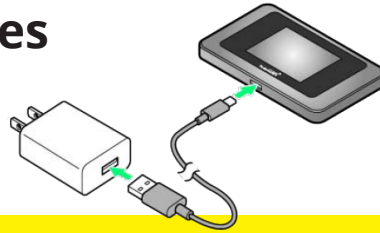

Service Package includes

- 1x RENTAL Router SoftBank 502HW
- 1x USB Cable
- 1x USB Charger

! ATTENTION

Pocket Router is RENTAL and must be returned to cancel the service!

HOW TO CONNECT

1

Press and **hold** the Power Button until "Pocket Wifi" shows on the screen

2

Slide up or down to **unlock** the screen

Wi-Fi

3

Press the **WI-FI ICON** to see the **Wi-fi Name (SSID A)** and **Password (Security Key)**

4

Find the Wi-fi name (502HW...) in your devices (cellphone, tablet or computer) and insert the Password. Done!