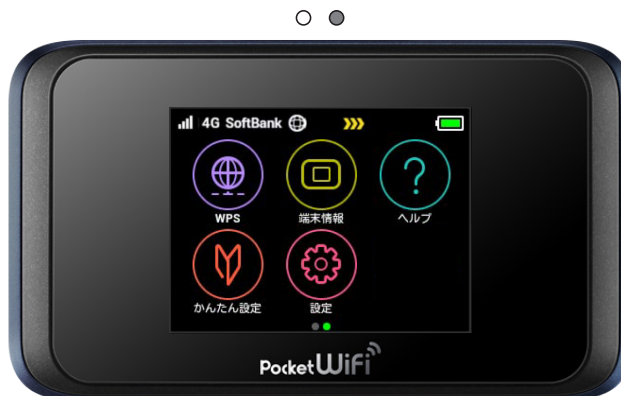

インターネットWi-Fi
Turn on or off your WiFi service

接続数
Number of devices connected

お知らせ
Inbox messages sent by the carrier

WPS
Connect other devices by WPS

端末情報
Information about the device

ヘルプ
Information about all icons and service status