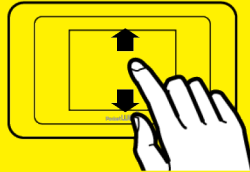

Service Package includes

- 1x RENTAL Router SoftBank 502HW
- 1x USB Cable
- 1x USB Charger

! ATTENTION

Pocket Router is RENTAL and must be returned to cancel the service!

HOW TO CONNECT

1

Press and **hold** the Power Button until "Pocket Wifi" shows on the screen

2

Slide up or down to **unlock** the screen

Wi-Fi

3

Press the **WI-FI ICON** to see the **Wi-fi Name (SSID A)** and **Password (Security Key)**

4

Find the Wi-fi name (502HW...) in your devices (cellphone, tablet or computer) and insert the Password. Done!